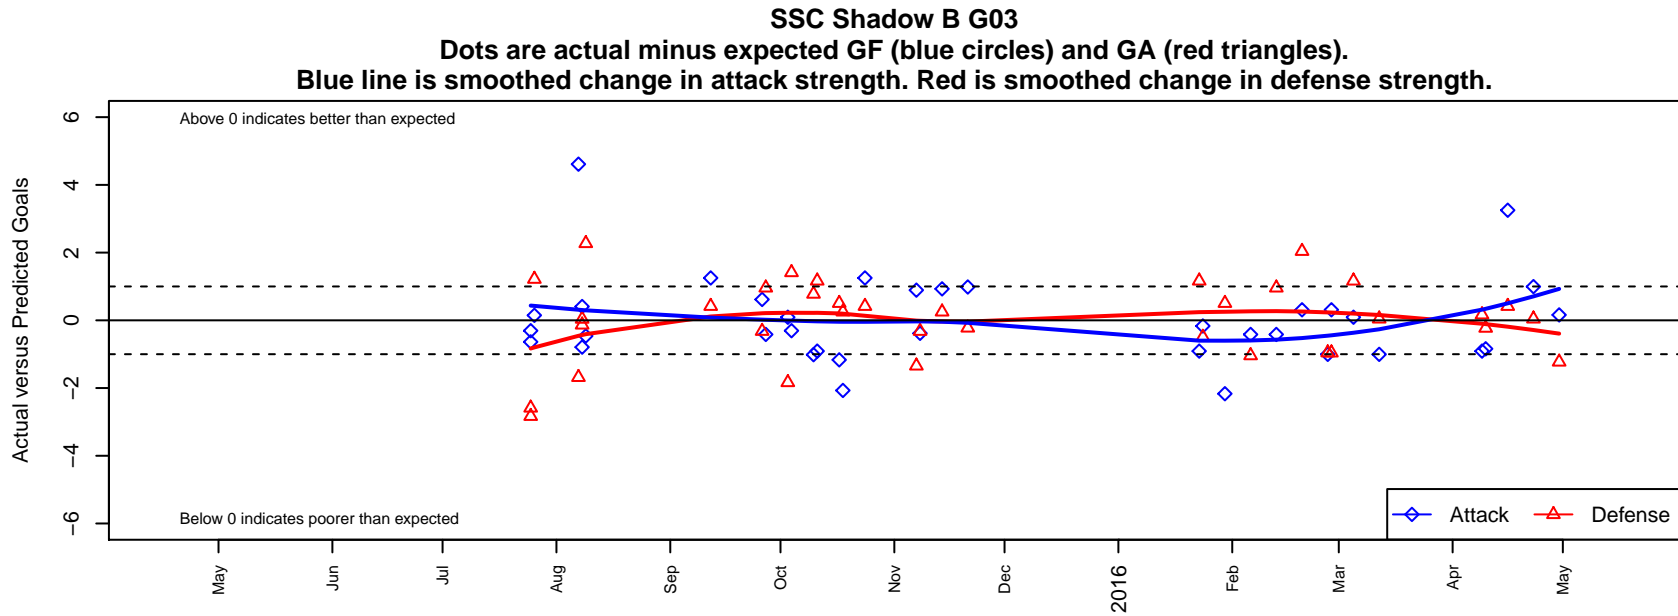

**attack and defense variance (black dot)
relative to other teams
and top 10 in region**

**attack and defense rating
relative to others at age
and all opponents in last 13 months**

SSC Shadow B G03

Spokane SC Shadow
Spokane, WA
G03 total strength=614
attack=0.54 defense=0.51
fall league = RCL G03 Div 4
spr league = Win RCL G03 Div 4
notes= Ogami 2015

alt names used:
SHADOW G03B OGAMI (WA)
SSC Shadow G03-B
SSC Shadow G03B Ogami
SSC Shadow G03-B
SSC Shadow G03-B

Venues played:
2015 Sounders FC Cup GU12 Gold
2015 Les Schwab NW Cup U12
2015 RCL G03 Div 4
2015 Win RCL G03 Div 4
2015 WYS Presidents Cup G03 Division 2