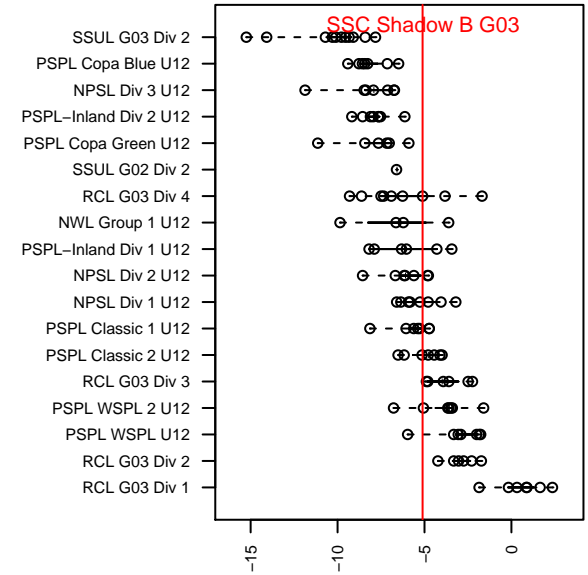

**attack and defense rating
relative to others at age
and all opponents in last 13 months**